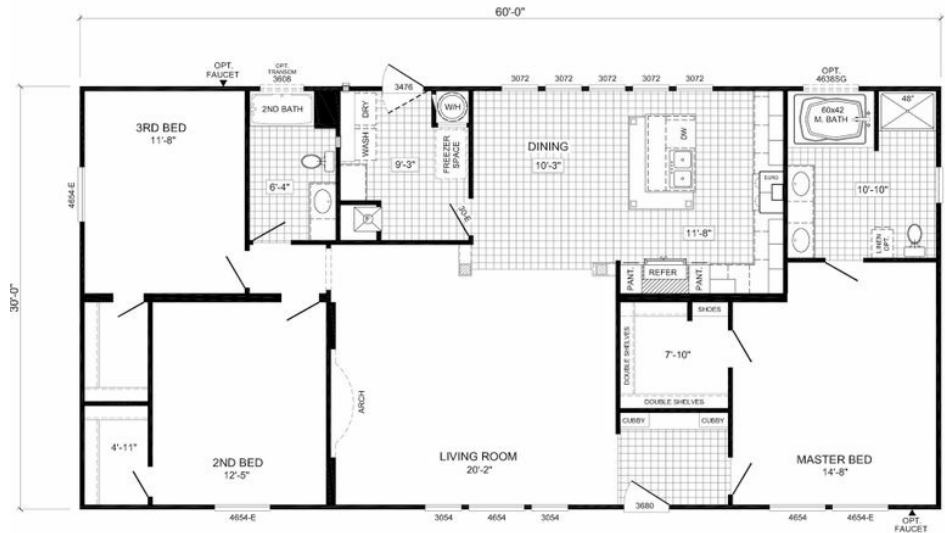

## THE HOWELL Model number: 74DYN32603AH20

**3 beds • 2 baths • 1920 sq.ft. • 32' width • 60' depth**

Our home building facilities invest in continuous product and process improvements. Plans, dimensions, features, materials, specifications and availability are subject to change without notice or obligation. Renderings and floor plans are representative likenesses of our homes and may differ from the actual homes. We invite you to tour a Home Center near you and inspect the highest value in quality housing available or call (706) 861-8640 to speak with a Home Consultant. Copyright 2017, CMH. All rights reserved.