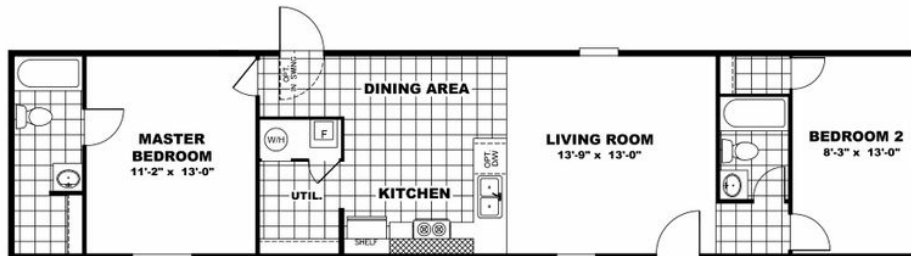

DELIGHT Model number: 42TRS14602AH20

2 beds • 2 baths • 840 sq.ft. • 14' width • 60' depth

Our home building facilities invest in continuous product and process improvements. Plans, dimensions, features, materials, specifications and availability are subject to change without notice or obligation. Renderings and floor plans are representative likenesses of our homes and may differ from the actual homes. We invite you to tour a Home Center near you and inspect the highest value in quality housing available or call (706) 861-8640 to speak with a Home Consultant. Copyright 2017, CMH. All rights reserved.

DELIGHT

DELIGHT Model number: 42TRS14602AH20

2 beds • 2 baths • 840 sq.ft. • 14' width • 60' depth

Our home building facilities invest in continuous product and process improvements. Plans, dimensions, features, materials, specifications and availability are subject to change without notice or obligation. Renderings and floor plans are representative likenesses of our homes and may differ from the actual homes. We invite you to tour a Home Center near you and inspect the highest value in quality housing available or call (706) 861-8640 to speak with a Home Consultant. Copyright 2017, CMH. All rights reserved.