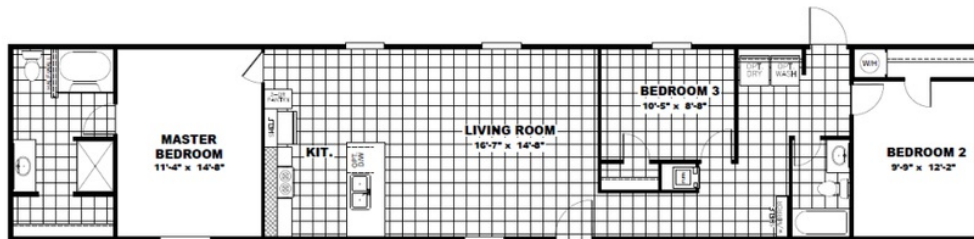

47TRS16763AH19

47TRS16763AH19 Model number: 47TRS16763AH19

3 beds • 2 baths • 1216 sq.ft. • 16' width • 76' depth

Our home building facilities invest in continuous product and process improvements. Plans, dimensions, features, materials, specifications and availability are subject to change without notice or obligation. Renderings and floor plans are representative likenesses of our homes and may differ from the actual homes. We invite you to tour a Home Center near you and inspect the highest value in quality housing available or call (706) 861-8640 to speak with a Home Consultant. Copyright 2017, CMH. All rights reserved.