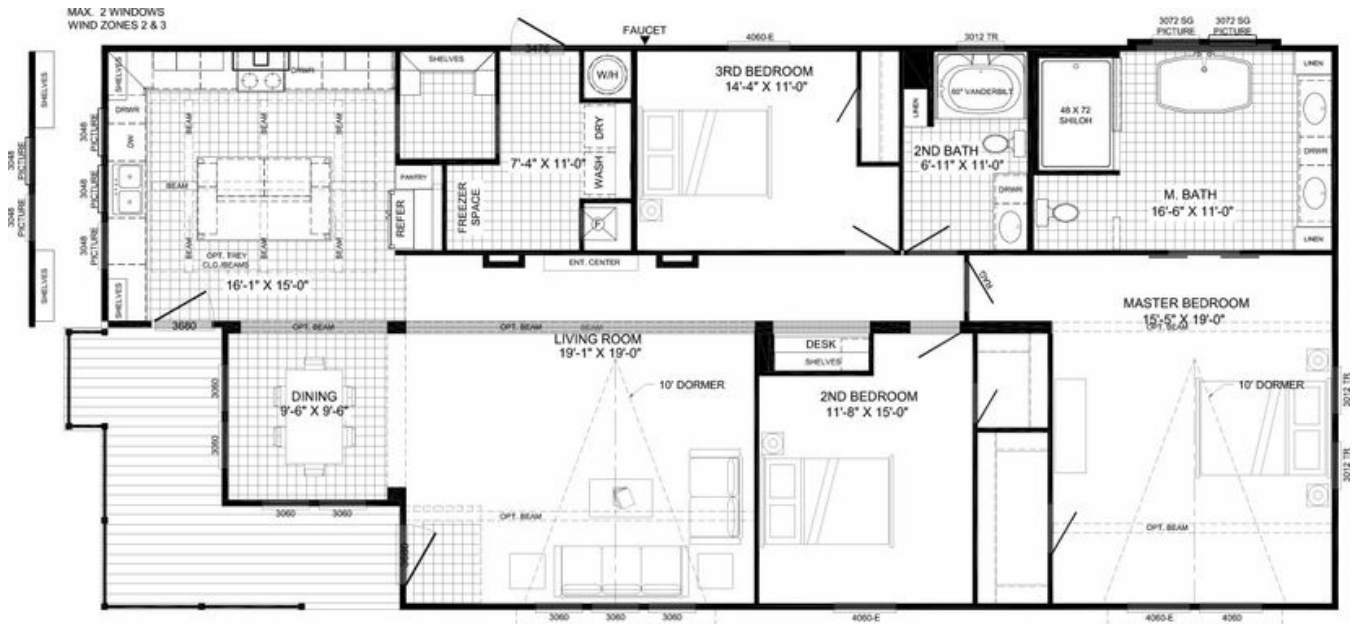

THE LULAMAE Model number: 73AFH32663AH19

3 beds • 2 baths • 2112 sq.ft. • 32' width • 66' depth

Our home building facilities invest in continuous product and process improvements. Plans, dimensions, features, materials, specifications and availability are subject to change without notice or obligation. Renderings and floor plans are representative likenesses of our homes and may differ from the actual homes. We invite you to tour a Home Center near you and inspect the highest value in quality housing available or call (706) 861-8640 to speak with a Home Consultant. Copyright 2017, CMH. All rights reserved.

<https://www.claytonringgold.com>

**CLAYTON HOMES-
RINGGOLD**

**4303 BATTLEFIELD PARKWAY
RINGGOLD, GA 30736**

Monday - Thursday: 9am - 7pm
Friday: 9am - 6pm
Saturday: 9am - 5pm
Sunday: Closed

(706) 861-8640